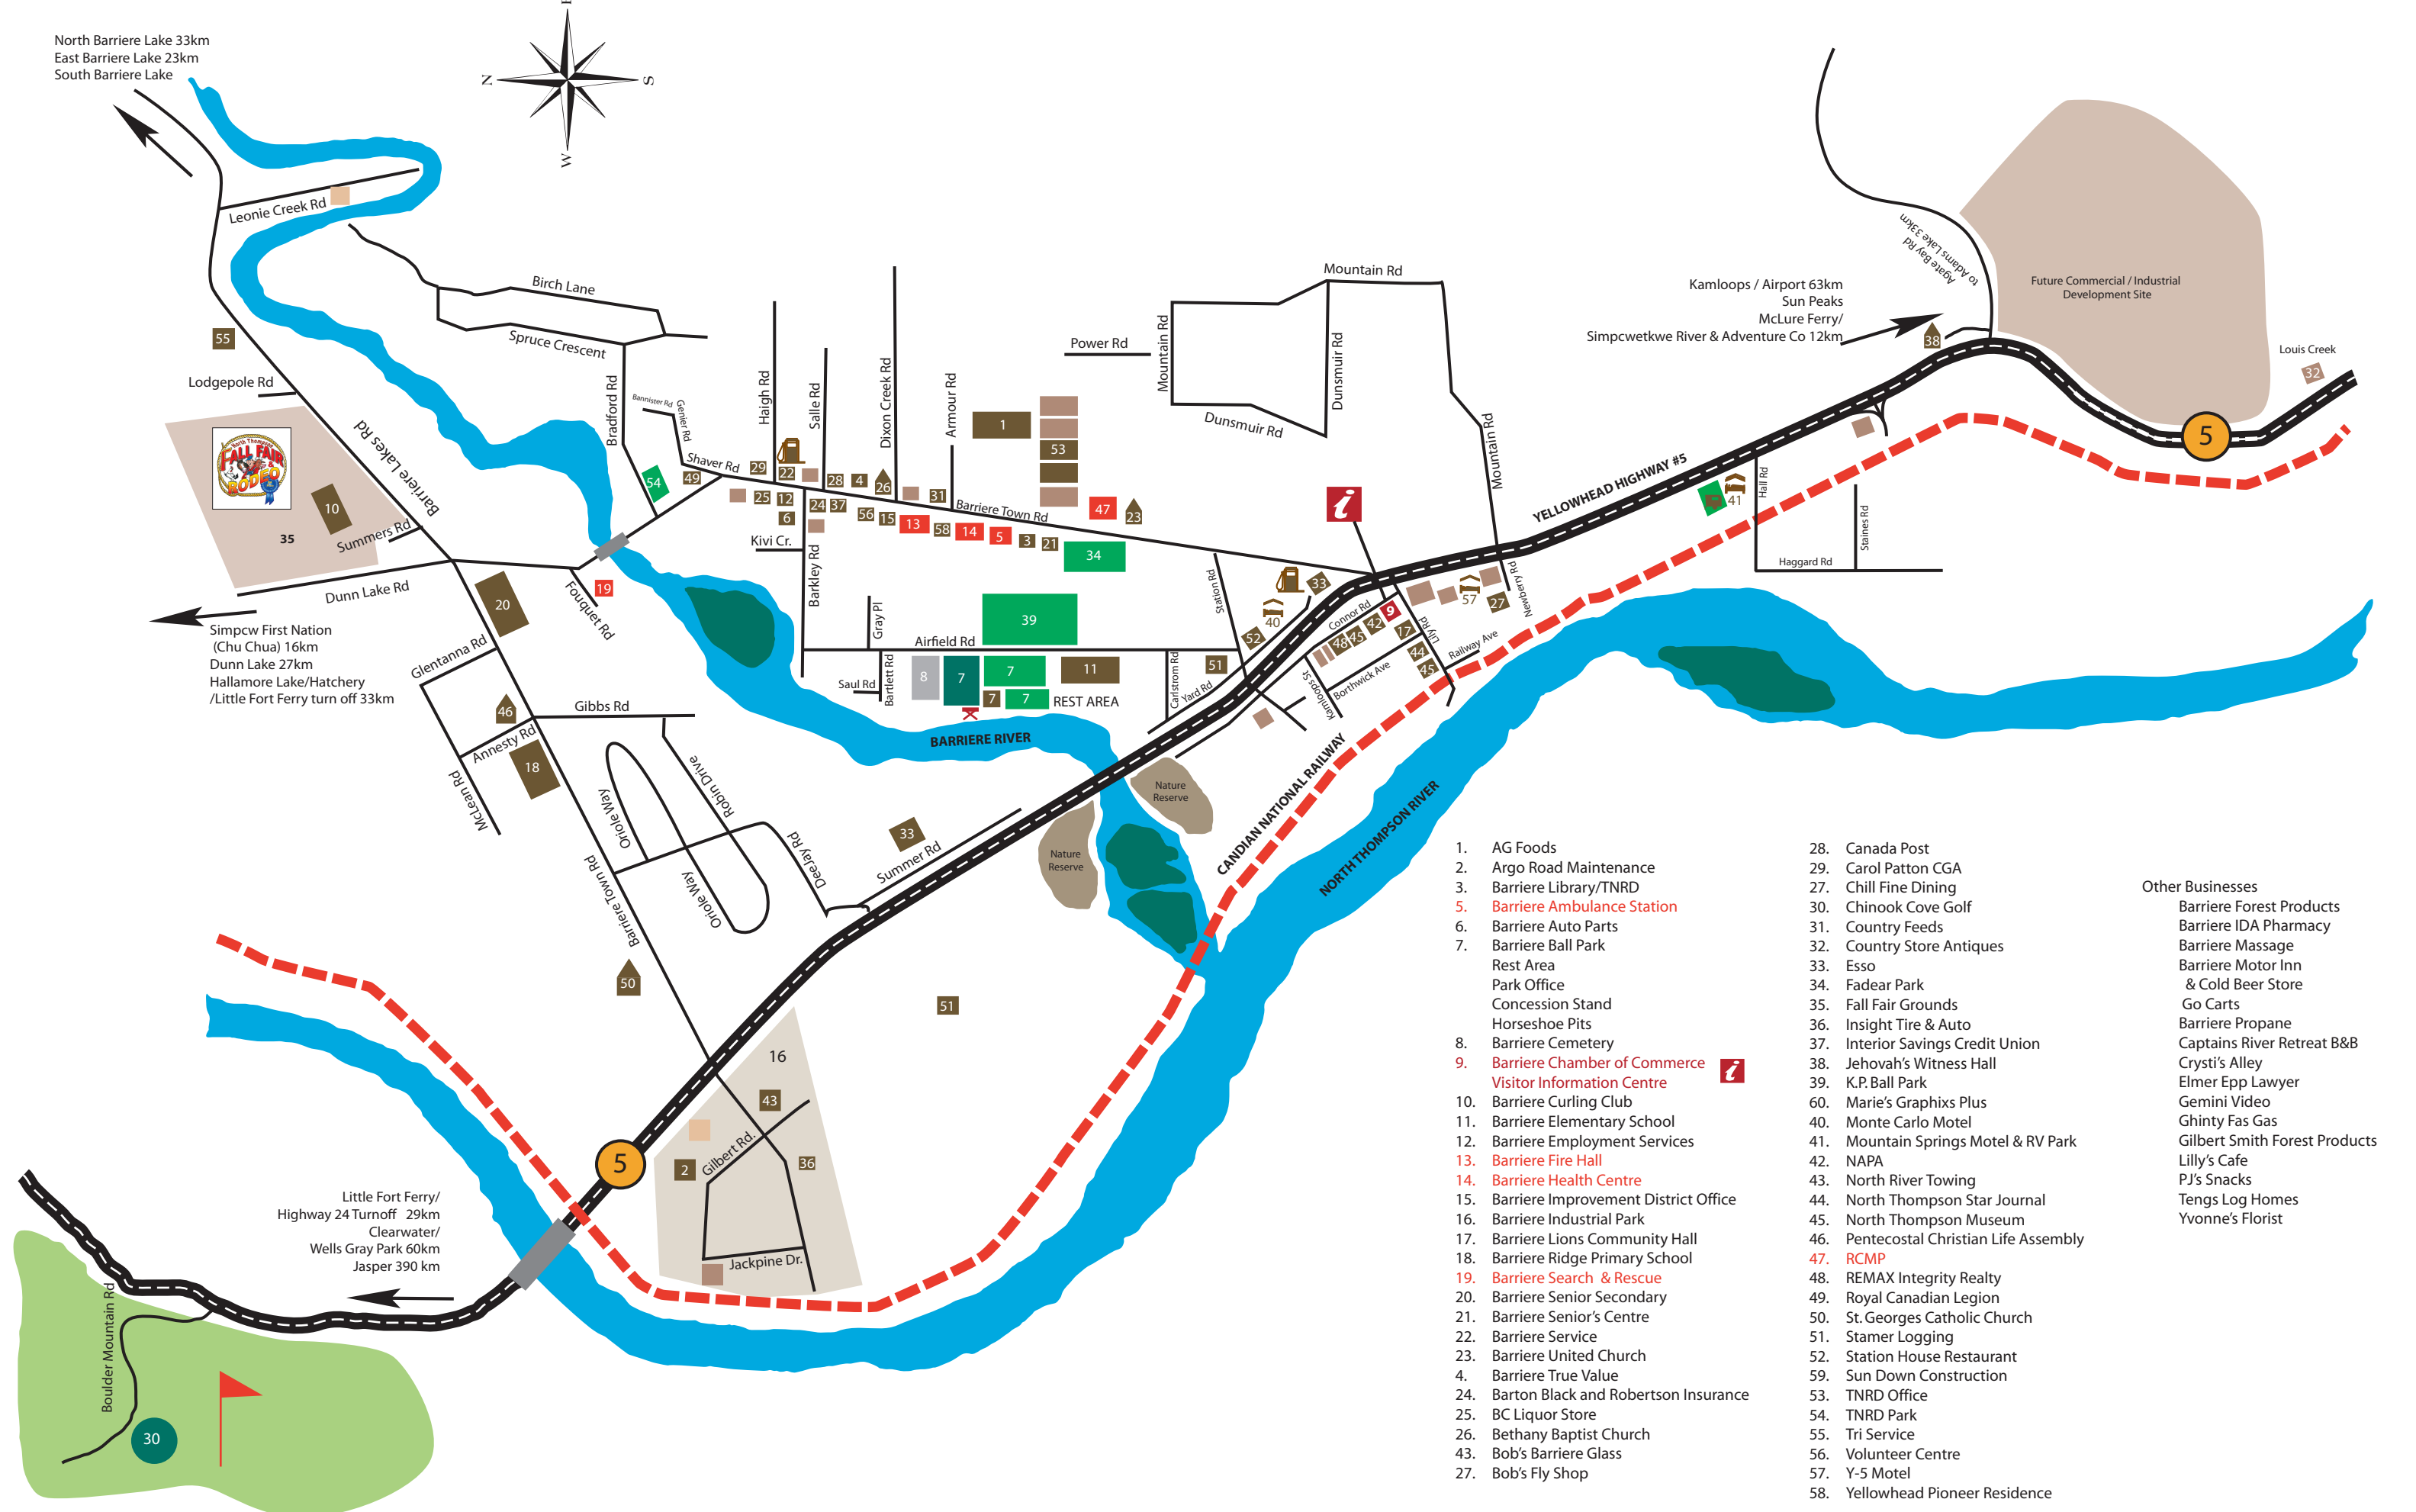

North Barriere Lake 33km  
 East Barriere Lake 23km  
 South Barriere Lake

Kamloops / Airport 63km  
 Sun Peaks  
 McLure Ferry/  
 Simpcwkw River & Adventure Co 12km

Simpcw First Nation  
 (Chu Chua) 16km  
 Dunn Lake 27km  
 Hallamore Lake/Hatchery  
 /Little Fort Ferry turn off 33km